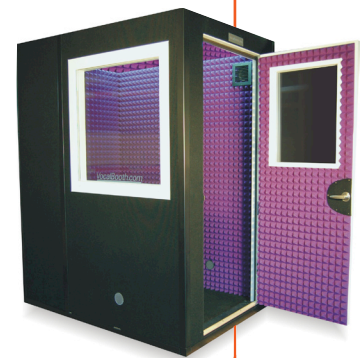

BOOTH BUNDLES CONTINUED

Voice Over

4' x 6' Gold Series™

Recommended Upgrades:

- 3' x 3' Wall Window
- Vent Silencer Upgrade

One of our most popular units is the 4' x 6' *Gold Series*™. The 4' x 6' allows enough space to be comfortable standing or sitting for those long sessions. Easily add a comfortable chair or a small desk for simple convenience.

The acoustically treated interior allows for precision voice replication. The *Gold Series* allows adequate sound reduction for most any environment by reducing the preexisting room's ambient noise. The 3' x 3' wall window will provide a clear view between the talent and the engineer. The Vent Silencer upgrade reduces the already quiet ventilation to a minimum for superior voice over.

Includes standard active ventilation, lighting (US only), cable ports, acoustic foam interior and hard fabric exterior.

One of our most popular VocalBooths™ with enough room to tackle those long VO sessions in comfort.